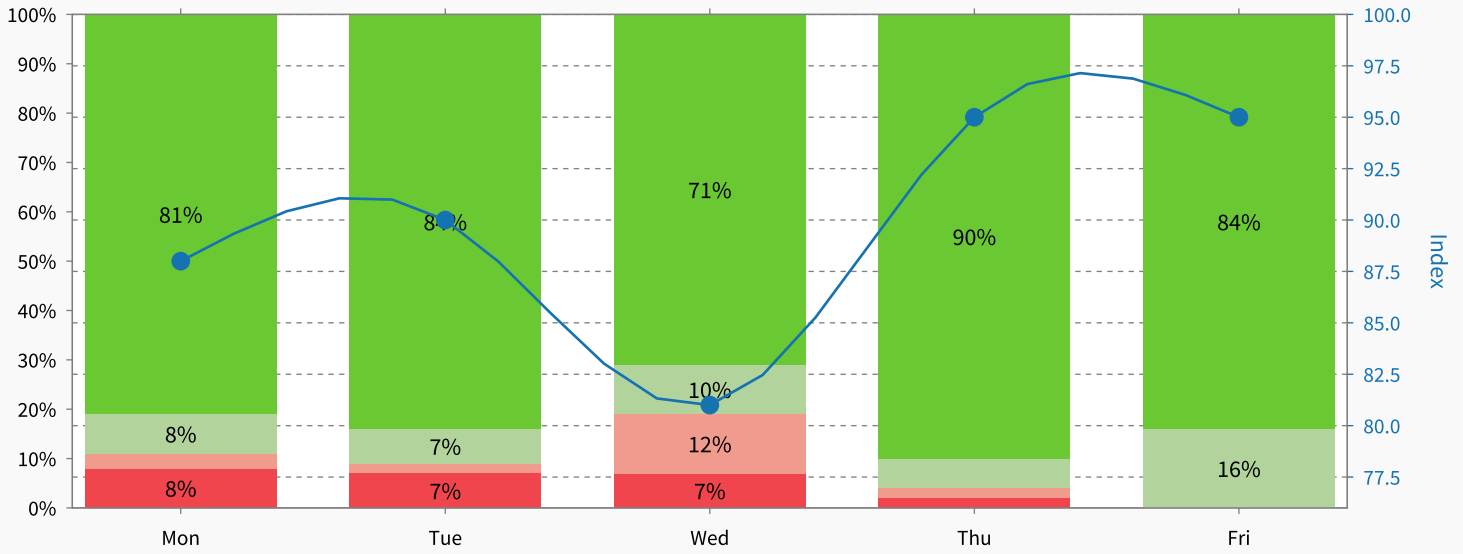

Survey	Index	Change
No improved results found.		

Fallers

Survey	Index	Change
Directia de mobilitate urbana 2	91	-2% ↓
Directia de mobilitate urbana 1	87	-3% ↓

All units combined - daily distribution

All units combined - weekday distribution

All units combined - hourly distribution

Same question, comparison with previous months