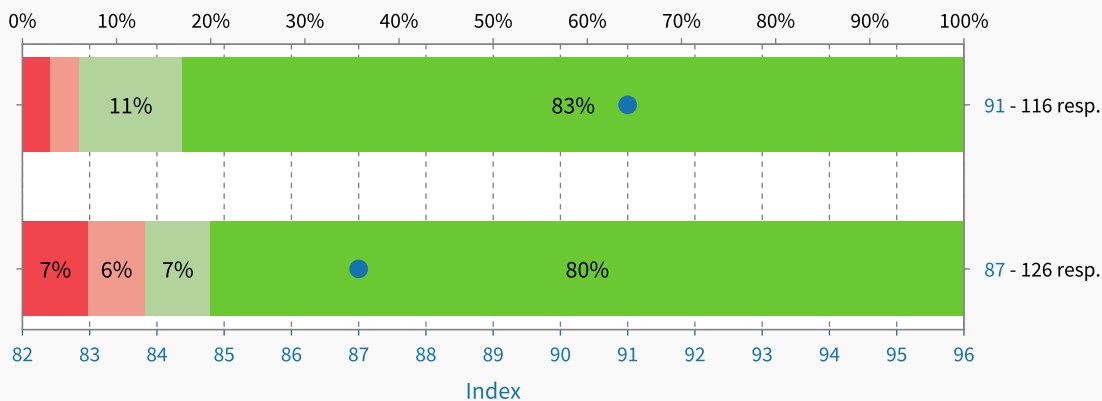

Cum apreciați interacțiunea cu funcționarii de la ghiseu?

81%  
197 resp.

9%  
22 resp.

5%  
11 resp.

5%  
12 resp.

Index: 89.0  
Responses: 242

Comparison

Risers

Survey	Index	Change
No improved results found.		

Fallers

Survey	Index	Change
Directia de mobilitate urbana 2	91	-2% ↓
Directia de mobilitate urbana 1	87	-3% ↓

All units combined - daily distribution

All units combined - weekday distribution