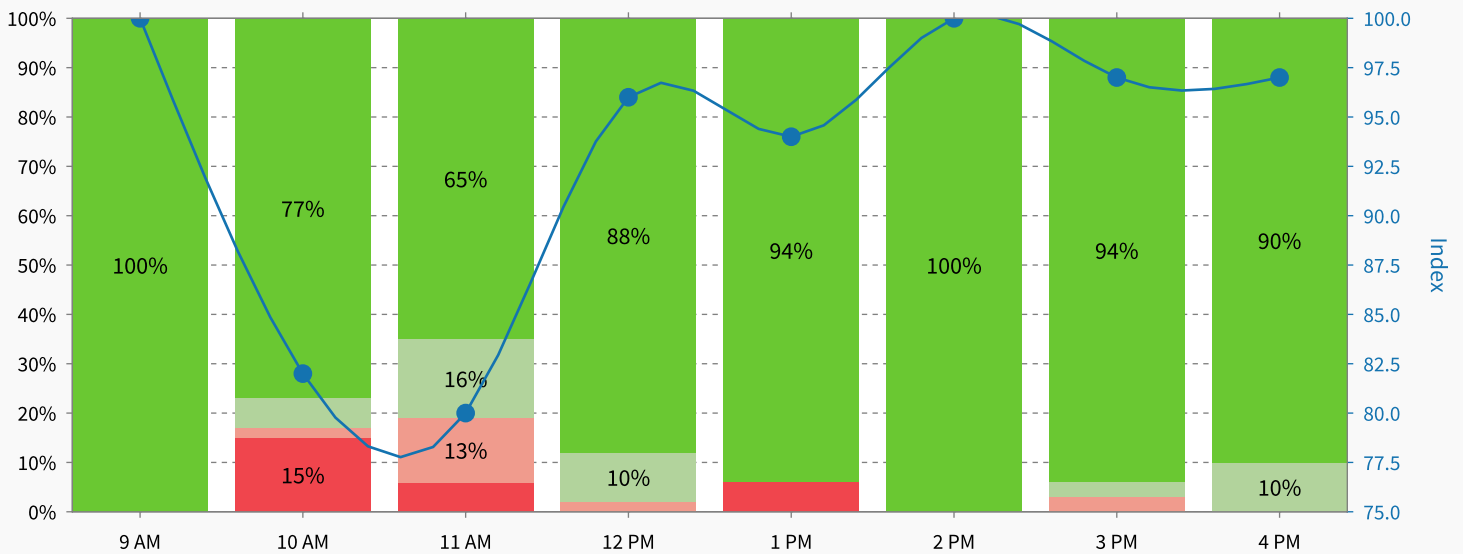

Survey	Index	Change
No improved results found.		

Fallers

Survey	Index	Change
Directia de mobilitate urbana 2	91	-2% ↓
Directia de mobilitate urbana 1	87	-3% ↓

All units combined - daily distribution

All units combined - weekday distribution

All units combined - hourly distribution

Same question, comparison with previous months