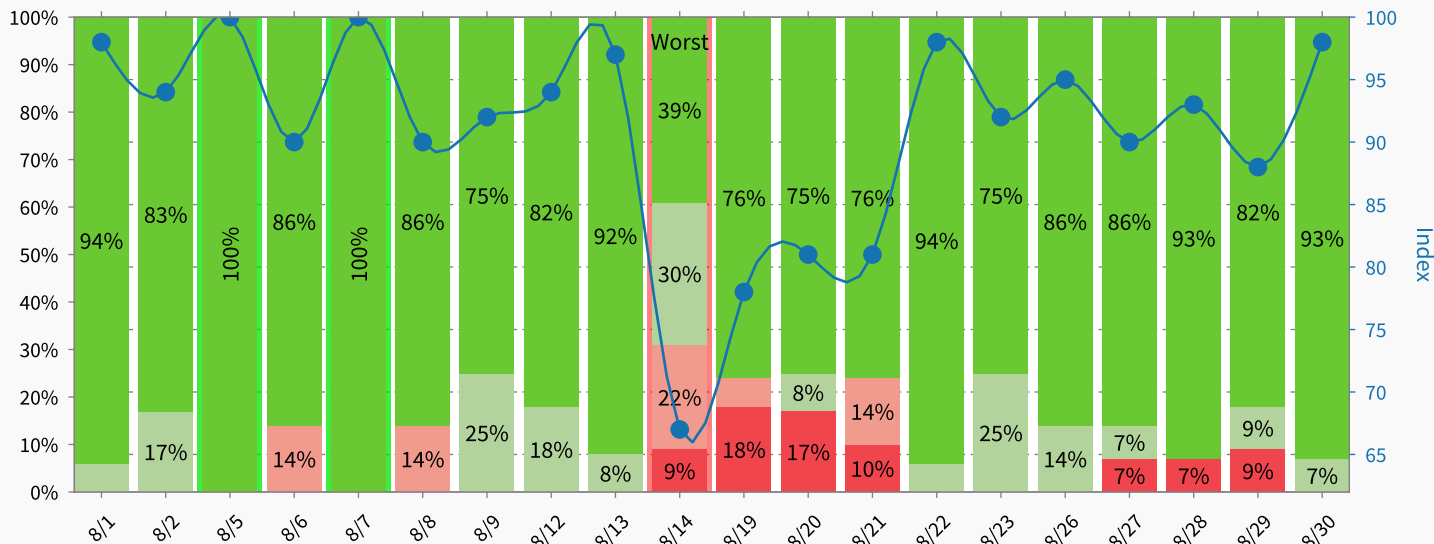

Cum apreciați interacțiunea cu funcționarii de la ghiseu?

81%  
197 resp.

9%  
22 resp.

5%  
11 resp.

5%  
12 resp.

Index: 89.0  
Responses: 242

Comparison

Risers

Survey	Index	Change
No improved results found.		

Fallers

Survey	Index	Change
Directia de mobilitate urbana 2	91	-2% ↓
Directia de mobilitate urbana 1	87	-3% ↓

All units combined - daily distribution

All units combined - weekday distribution