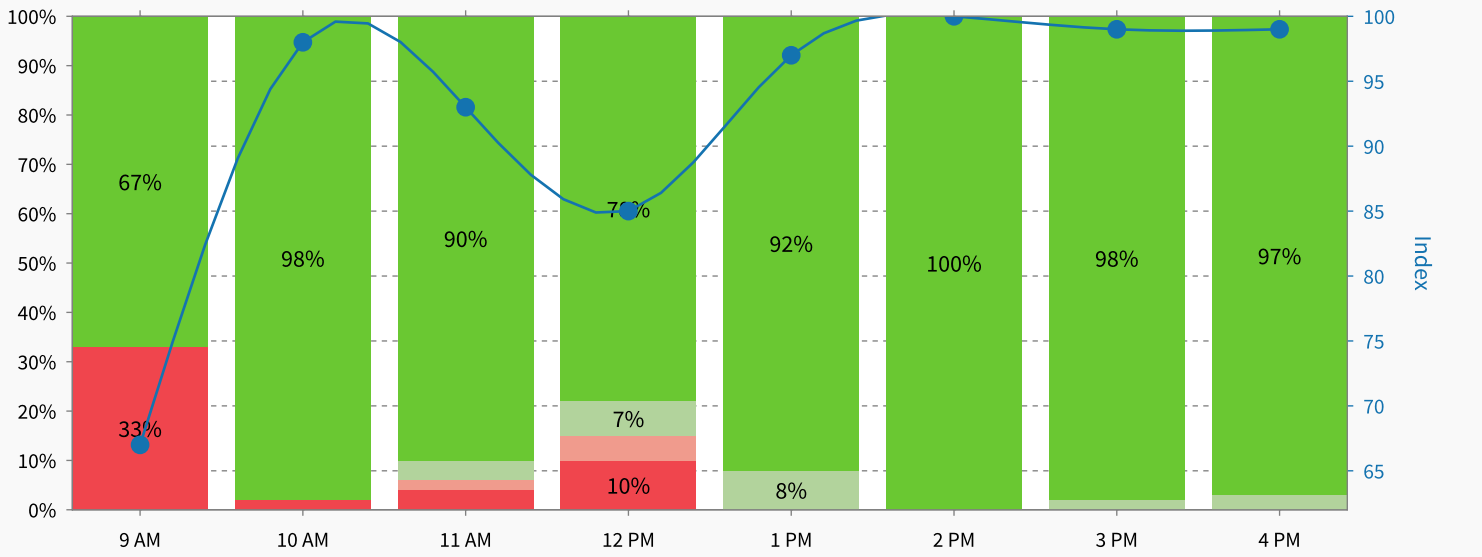

All units combined - hourly distribution