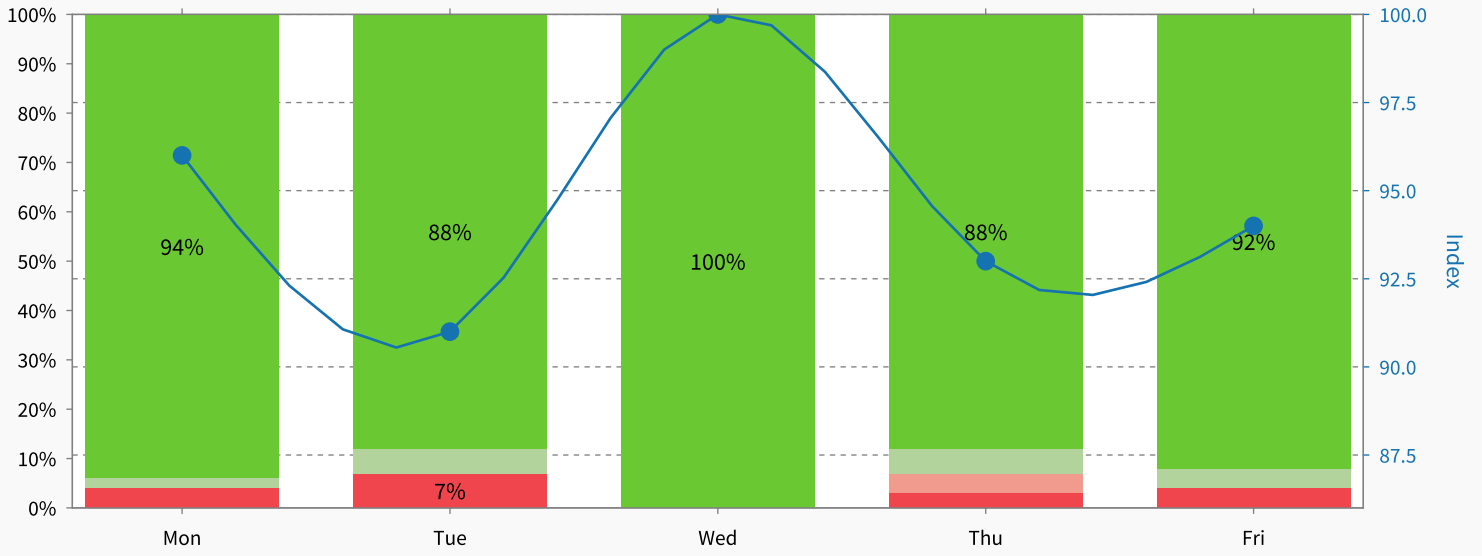

Survey	Index	Change
Directia de mobilitate urbana 1	94	4% ↑
Directia de mobilitate urbana 2	97	3% ↑

Fallers

No degraded results found.

All units combined - daily distribution

### All units combined - weekday distribution