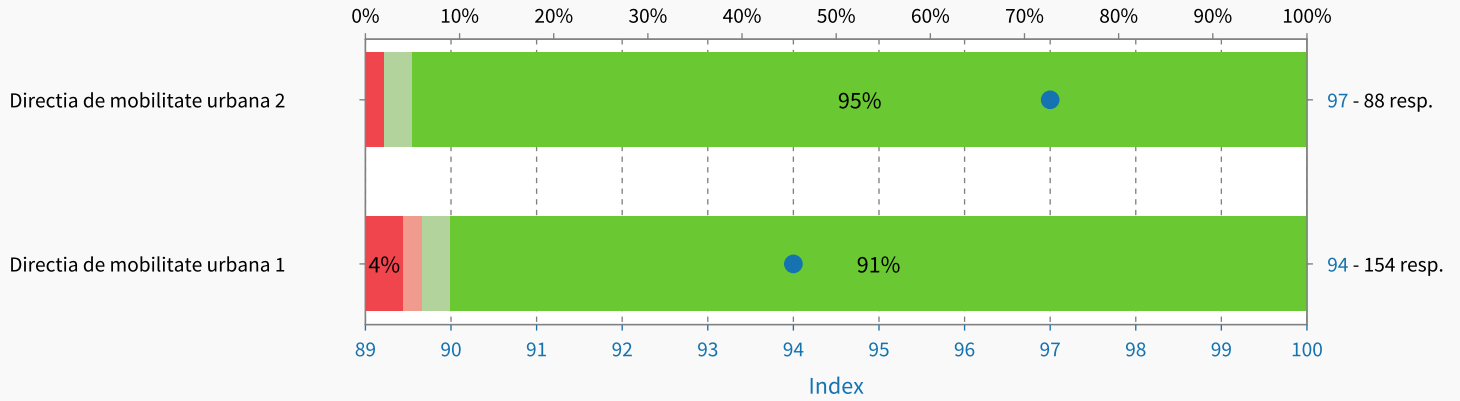

Cum apreciați interacțiunea cu functionarii de la ghiseu?

93%  
223 resp.

3%  
8 resp.

1%  
3 resp.

3%  
8 resp.

Index: 95.0  
Responses: 242

Comparison

Risers

Survey	Index	Change
Directia de mobilitate urbana 1	94	4% ↑
Directia de mobilitate urbana 2	97	3% ↑

Fallers

No degraded results found.

All units combined - daily distribution