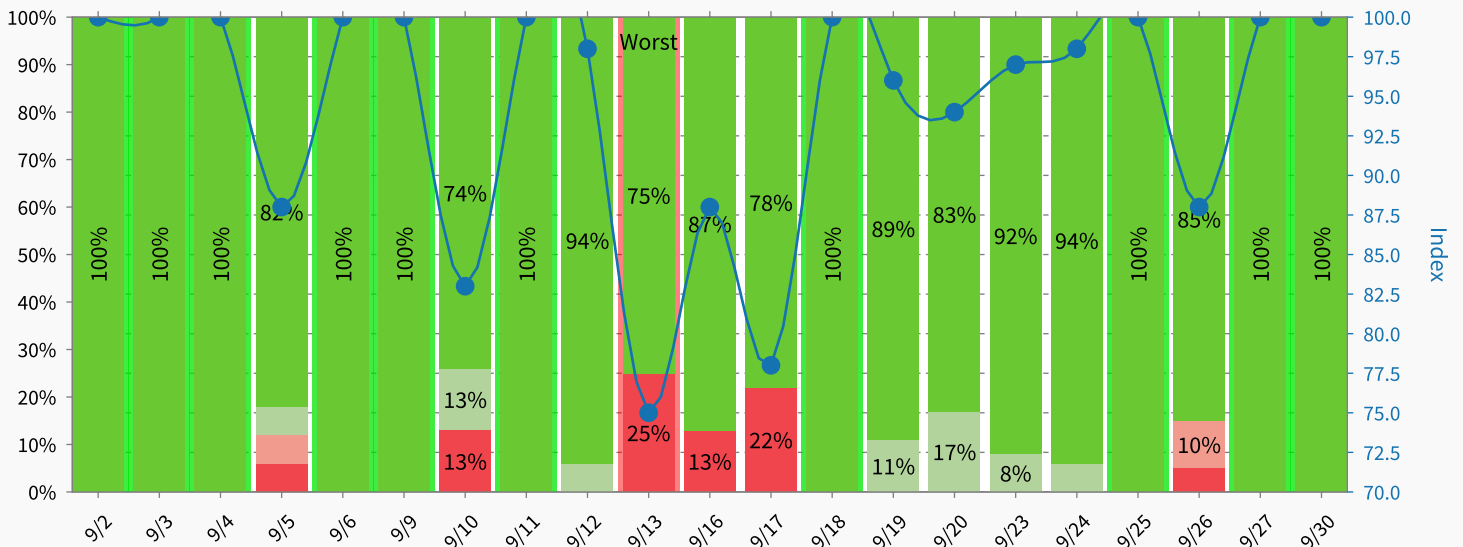

Cum apreciați interacțiunea cu functionarii de la ghiseu?

93%  
223 resp.

3%  
8 resp.

1%  
3 resp.

3%  
8 resp.

Index: 95.0  
Responses: 242

Comparison

Risers

Survey	Index	Change
Directia de mobilitate urbana 1	94	4% ↑
Directia de mobilitate urbana 2	97	3% ↑

Fallers

No degraded results found.

All units combined - daily distribution

### All units combined - weekday distribution